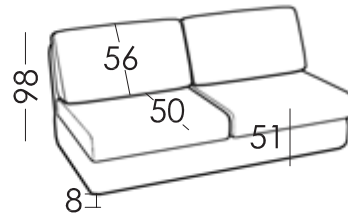

Measures

Width:	
Height:	98cm
Depth:	95cm
Seat height:	51cm
Arm height:	
Back height:	56cm
Depth open:	205cm

Guarantee

Frame and seat suspension: lifetime warranty

Rest of pieces: 3 years*

*6-month guaranty extension by activating it on the web

Mattress

Composition:	Padded fabric + foam + viscoelastic
Fire retardant:	Fire retardant mattress availability
Measures:	Width 80 140 160cm Length 195cm
Thickness:	13 18 cm
Mechanical test:	EN 13759:2012
Cycles:	5000